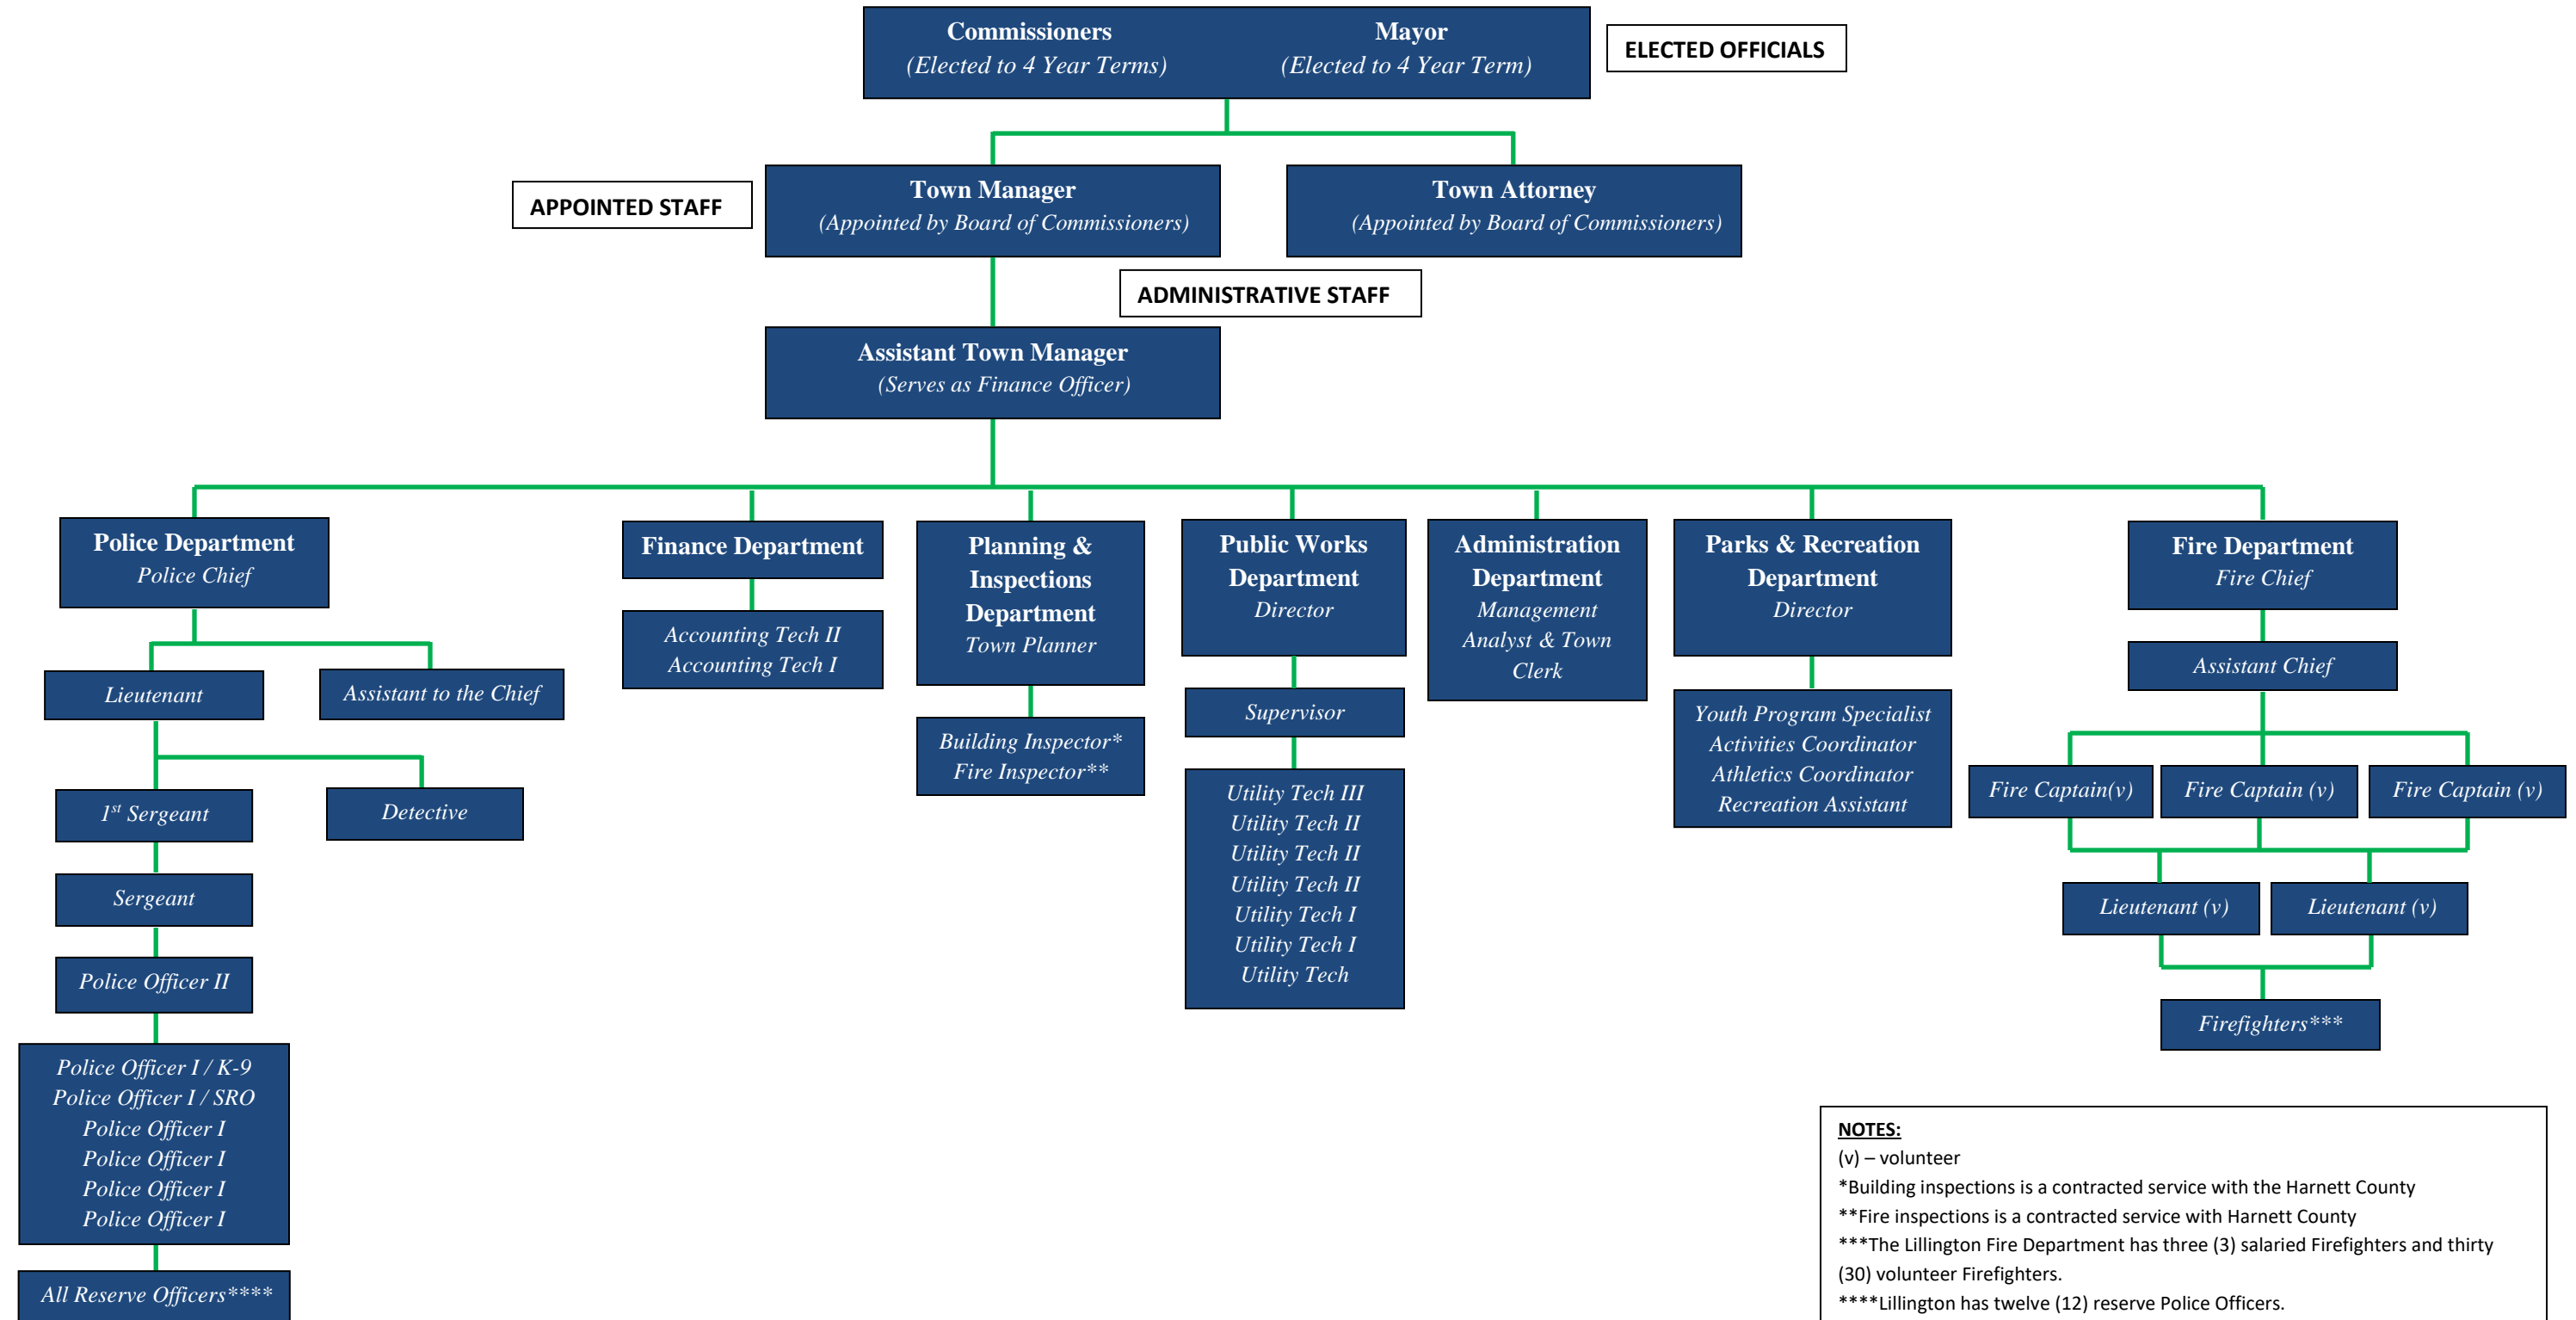

# Organizational Chart

**NOTES:**  
 (v) – volunteer  
 \*Building inspections is a contracted service with the Harnett County  
 \*\*Fire inspections is a contracted service with Harnett County  
 \*\*\*The Lillington Fire Department has three (3) salaried Firefighters and thirty (30) volunteer Firefighters.  
 \*\*\*\*Lillington has twelve (12) reserve Police Officers.